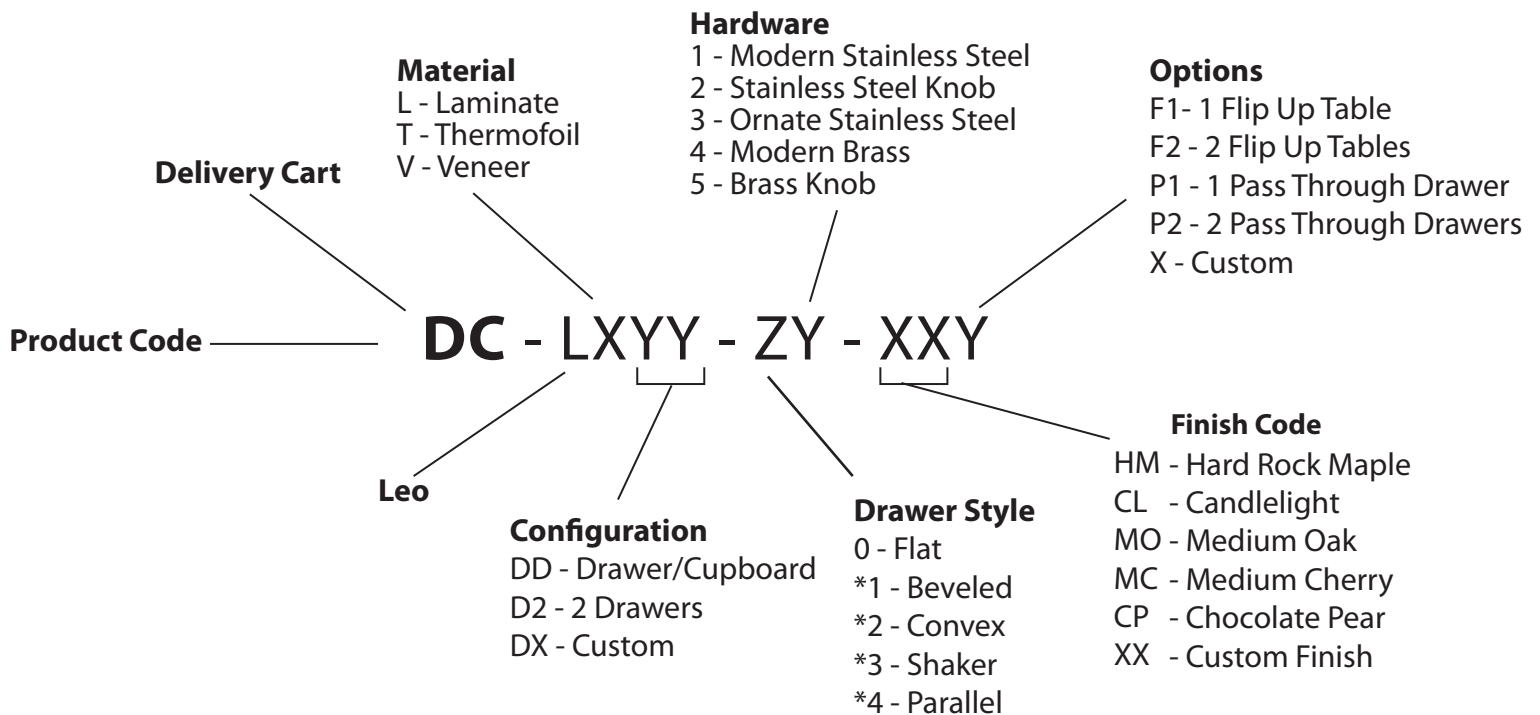

Options Include:

- Pass through drawers
- Drawer dividers
- Single or dual flip up surfaces
- Cut-outs for bathing tubs
- Different drawer lock options

DC-LLDD-01-HMF2

DC-LLDD-01-HMF2P1-X

Customize Your Delivery/Case Carts...

Delivery Carts - Leo

Ordering Guide

When ordering carts, please specify the following information:

Example: DC - LLDX - 10 - HMF2P1

* Available only in wood/veneer and thermofoil